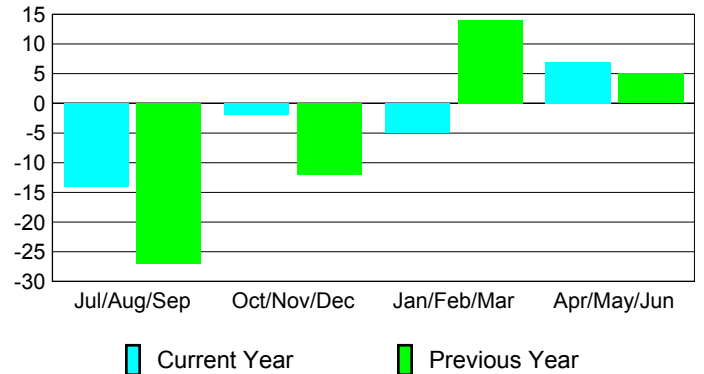

Club Results 2008-2009

Goal, New, Dropped, Gain/Loss

MEMBERSHIP

Membership Results 2008-2009

Membership 2007-2008

Month	Net Memb Goal	Actual New Memb	Actual Dropped Memb	Gain/Loss of Memb	Gain/Loss of Memb
Jul/Aug/Sep	25	26	-40	-14	-27
Oct/Nov/Dec	25	18	-20	-2	-12
Jan/Feb/Mar	25	24	-29	-5	14
Apr/May/June	50	34	-27	7	5
Totals	125	102	-116	-14	-20

Membership Results 2008-2009

Goal, New, Dropped, Gain/Loss

Comparison of Club Gain/Loss

Current Year Compared to the Previous Year

Comparison of Membership Gain/Loss

Current Year Compared to the Previous Year

YTD Status Quo Clubs 2008-2009

Status Quo Clubs Compared to Status Quo Members

Gender Comparison 2008-2009

Jul/Aug/Sep

Oct/Nov/Dec

Jan/Feb/Mar

Apr/May/June

Male