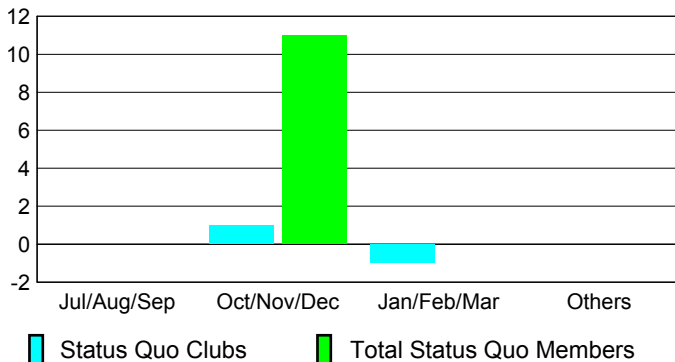

Club Results 2008-2009

Goal, New, Dropped, Gain/Loss

MEMBERSHIP

Membership Results 2008-2009

Membership 2007-2008

Month	Net Memb Goal	Actual New Memb	Actual Dropped Memb	Gain/Loss of Memb	Gain/Loss of Memb
Jul/Aug/Sep	25	26	-40	-14	-27
Oct/Nov/Dec	25	18	-20	-2	-12
Jan/Feb/Mar	25	24	-29	-5	14
Apr/May/June	50	34	-27	7	5
Totals	125	102	-116	-14	-20

Membership Results 2008-2009

Goal, New, Dropped, Gain/Loss

Comparison of Club Gain/Loss

Current Year Compared to the Previous Year

Comparison of Membership Gain/Loss

Current Year Compared to the Previous Year

YTD Status Quo Clubs 2008-2009

Status Quo Clubs Compared to Status Quo Members

Gender Comparison 2008-2009

Jul/Aug/Sep

Oct/Nov/Dec

Jan/Feb/Mar

Apr/May/June

Male