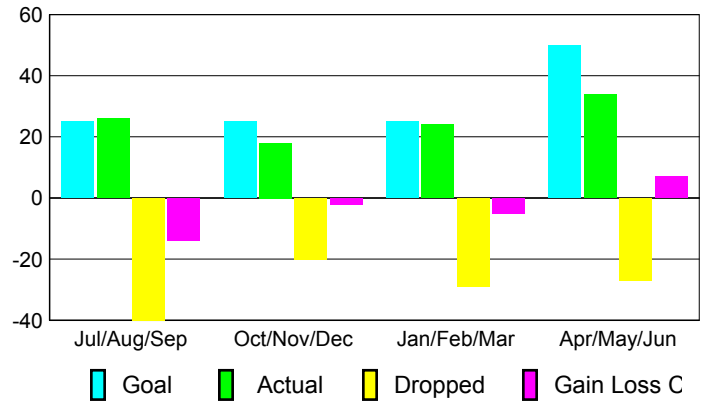

Club Results 2008-2009

Goal, New, Dropped, Gain/Loss

MEMBERSHIP

Membership Results 2008-2009

Membership 2007-2008

Month	Net Memb Goal	Actual New Memb	Actual Dropped Memb	Gain/Loss of Memb	Gain/Loss of Memb
Jul/Aug/Sep	25	26	-40	-14	-27
Oct/Nov/Dec	25	18	-20	-2	-12
Jan/Feb/Mar	25	24	-29	-5	14
Apr/May/June	50	34	-27	7	5
Totals	125	102	-116	-14	-20

Membership Results 2008-2009

Goal, New, Dropped, Gain/Loss

Comparison of Club Gain/Loss

Current Year Compared to the Previous Year

Comparison of Membership Gain/Loss

Current Year Compared to the Previous Year

YTD Status Quo Clubs 2008-2009

Status Quo Clubs Compared to Status Quo Members

Gender Comparison 2008-2009

Jul/Aug/Sep

Oct/Nov/Dec

Jan/Feb/Mar

Apr/May/June

Male